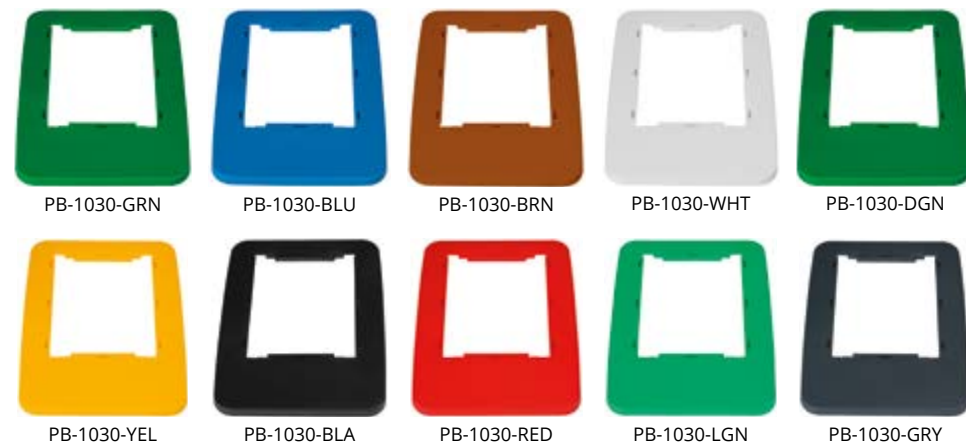

WASTE SEPARATION RECEPTACLES

The most complete waste separation system. Hundreds of possible combinations.

A B C Mix & Match system allows for 40 combinations of coloured frames + inserts.

2 sizes: 60 L or 80 L – available in 7 colours for effective waste separation. 3 types of lids: Mix & Match lids, Dome lids, and Flat lids. All lids are compatible with wall mounting (see pages 22 & 24 for more details). 6 recycling stickers included with each flat lid for explicit waste allocation. Accessories available for wall-mounting, restraining access to contents, creating combinations and facilitating handling. Robust and durable plastic construction. Easy to clean and maintain.

*Black containers made of recycled plastics up to 70%.

A INSERTS

Item Code	Description	Colour	Material
PB-1031-GRY	Rectangular opening - Mix & Match insert for PB-1030 frame	Grey	Polypropylene
PB-1032-GRY	Round opening - Mix & Match insert for PB-1030 frame		
PB-1033-GRY	Slot opening - Mix & Match insert for PB-1030 frame		
PB-1034-GRY	Swing flaps - Mix & Match insert for PB-1030 frame		

B FRAMES

Item Code	Description	Colour	Material
PB-1030-BLA	Mix & Match frame fits PB-1080 & PB-1090	Black	Polypropylene
PB-1030-BLU		Blue	
PB-1030-BRN		Brown	
PB-1030-DGN		Dark green	
PB-1030-GRN		Green	
PB-1030-GRY		Grey	
PB-1030-LGN		Lime green	
PB-1030-RED		Red	
PB-1030-WHT		White	
PB-1030-YEL		Yellow	

C CONTAINERS

A new translucent variant of both 60 L and 80 L containers enables to evaluate the filling level from a distance.

Item Code	Description	Colour	Material
PB-1080-BLA*	Waste separation receptacle 60 L (no lid)	Black	Polypropylene
PB-1080-BLU		Blue	
PB-1080-GRN		Green	
PB-1080-GRY		Grey	
PB-1080-WHT		White	
PB-1080-YEL		Yellow	
PB-1080-CLR		Clear	