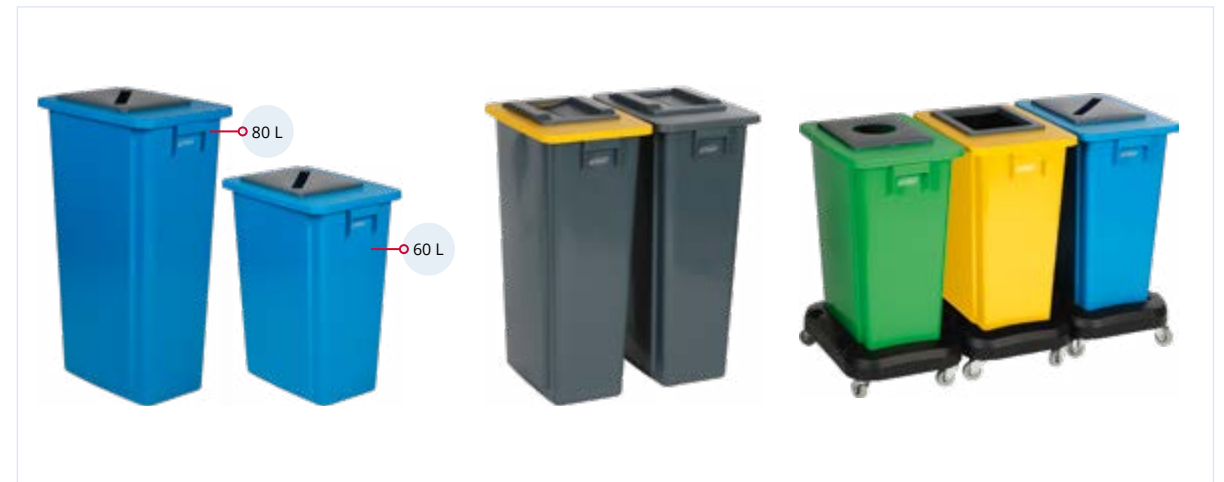

WASTE SEPARATION RECEPTACLES

The most complete waste separation system. Hundreds of possible combinations.

A B C Mix & Match system allows for 40 combinations of coloured frames + inserts.

2 sizes: 60 L or 80 L – available in 7 colours for effective waste separation. 3 types of lids: Mix & Match lids, Dome lids, and Flat lids. All lids are compatible with wall mounting (see pages 22 & 24 for more details). 6 recycling stickers included with each flat lid for explicit waste allocation. Accessories available for wall-mounting, restraining access to contents, creating combinations and facilitating handling. Robust and durable plastic construction. Easy to clean and maintain.

C CONTAINERS

A new translucent variant of both 60 L and 80 L containers enables to evaluate the filling level from a distance.

Item Code	Description	Colour	Material
PB-1080-BLA*	Waste separation receptacle 60 L (no lid)	Black	Polypropylene
PB-1080-BLU		Blue	
PB-1080-GRN		Green	
PB-1080-GRY		Grey	
PB-1080-WHT		White	
PB-1080-YEL		Yellow	
PB-1080-CLR		Clear	