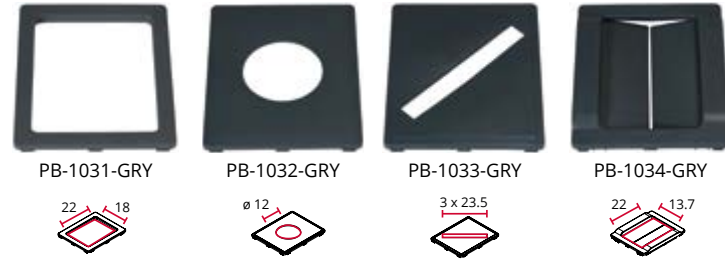

WASTE SEPARATION RECEPTACLES

The most complete waste separation system. Hundreds of possible combinations.

A B C Mix & Match system allows for 40 combinations of coloured frames + inserts.

2 sizes: 60 L or 80 L – available in 7 colours for effective waste separation. 3 types of lids: Mix & Match lids, Dome lids, and Flat lids. All lids are compatible with wall mounting (see pages 22 & 24 for more details). 6 recycling stickers included with each flat lid for explicit waste allocation. Accessories available for wall-mounting, restraining access to contents, creating combinations and facilitating handling. Robust and durable plastic construction. Easy to clean and maintain.

*Black containers made of recycled plastics up to 70%.

A INSERTS

Item Code	Description	Colour	Material
PB-1031-GRY	Rectangular opening - Mix & Match insert for PB-1030 frame	Grey	Polypropylene
PB-1032-GRY	Round opening - Mix & Match insert for PB-1030 frame		
PB-1033-GRY	Slot opening - Mix & Match insert for PB-1030 frame		
PB-1034-GRY	Swing flaps - Mix & Match insert for PB-1030 frame		

B FRAMES

Item Code	Description	Colour	Material
PB-1030-BLA	Mix & Match frame fits PB-1080 & PB-1090	Black	Polypropylene
PB-1030-BLU		Blue	
PB-1030-BRN		Brown	
PB-1030-DGN		Dark green	
PB-1030-GRN		Green	
PB-1030-GRY		Grey	
PB-1030-LGN		Lime green	
PB-1030-RED		Red	
PB-1030-WHT		White	
PB-1030-YEL		Yellow	

C CONTAINERS

A new translucent variant of both 60 L and 80 L containers enables to evaluate the filling level from a distance.

Item Code	Description	Colour	Material
PB-1080-BLA*	Waste separation receptacle 60 L (no lid)	Black	Polypropylene
PB-1080-BLU		Blue	
PB-1080-GRN		Green	
PB-1080-GRY		Grey	
PB-1080-WHT		White	
PB-1080-YEL		Yellow	
PB-1080-CLR		Clear	